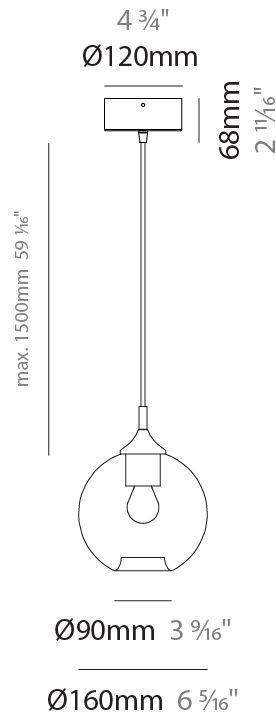

PARIGI PALLA MONOPOINT SUSPENSION

D141093-

base number Finish
Options

- To build a product code in our configurator select the specify button on the base model # product page
- To build a manual product code on this datasheet choose from the options listed below in blue font and add the suffix to the base model #

GENERAL

Series: Parigi Palla
Subseries: Parigi Palla Monopoint
Brand: Cangini & Tucci
Division: Design
Mounting Type: Suspension
Mounting Location: Ceiling
Subcategory: Pendant

PHYSICAL

Shape: Sphere
Diameter (mm): 160
Diameter (in): 6 ⁵/₁₆
Height (mm): 160
Height (in): 6 ⁵/₁₆
Max. Overall Height (mm): 1660
Max. Overall Height (in): 65 ³/₈
Light Distribution: Omnidirectional
Weight (kg): 0.49
Weight (lbs): 1.08
[Fixture Finish: AMB / GRN / PNK / RUB / SKB / SMK / TOB / TRA](#)
Holder Finish: CHR
Fixture Material: Glass / Metal
Cable Details: 1500mm Cable

ELECTRICAL

Number of Lamps: 1
Lamp Type: LED Retrofit
Bulb Included: Bulb Not Included
Max. Wattage Per Lamp (W): 4
Lamp Base: E12
Input Voltage (V): 120

LED

OPTICAL

RATINGS AND CERTIFICATIONS

Certified By: Certified for North American Standards
IP rating: IP20

GENERAL

Series: Parigi Palla
Subseries: Parigi Palla Monopoint
Brand: Cangini & Tucci
Division: Design
Mounting Type: Suspension
Mounting Location: Ceiling
Subcategory: Pendant

PHYSICAL

Shape: Sphere
Diameter (mm): 160
Diameter (in): 6 ⁵/₁₆
Height (mm): 160
Height (in): 6 ⁵/₁₆
Max. Overall Height (mm): 1660
Max. Overall Height (in): 65 ³/₈
Light Distribution: Omnidirectional
Weight (kg): 0.49
Weight (lbs): 1.1
Fixture Finish: [AMB / GRN / PNK / RUB / SKB / SMK / TOB / TRA](#)
Holder Finish: CHR
Fixture Material: Glass / Metal
Cable Details: 1500mm Cable